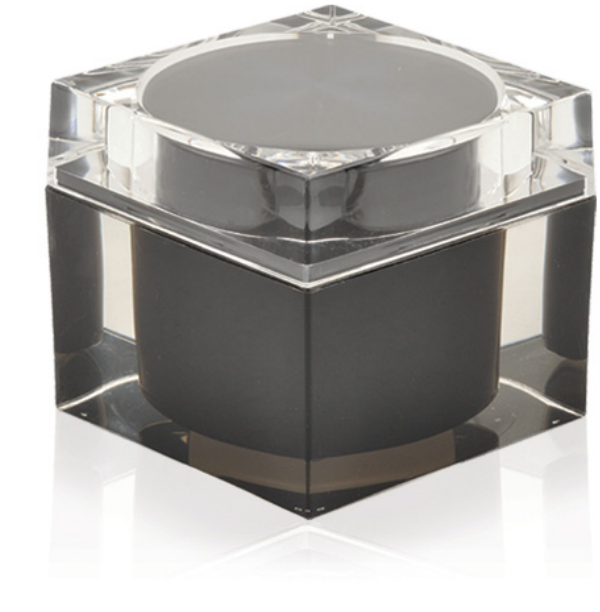

AW5073

Volume: 30, 50, 80g

Materials: Outer cap - PMMA
Inner Cap - PP
Outer jar - PMMA
Inner jar - PP